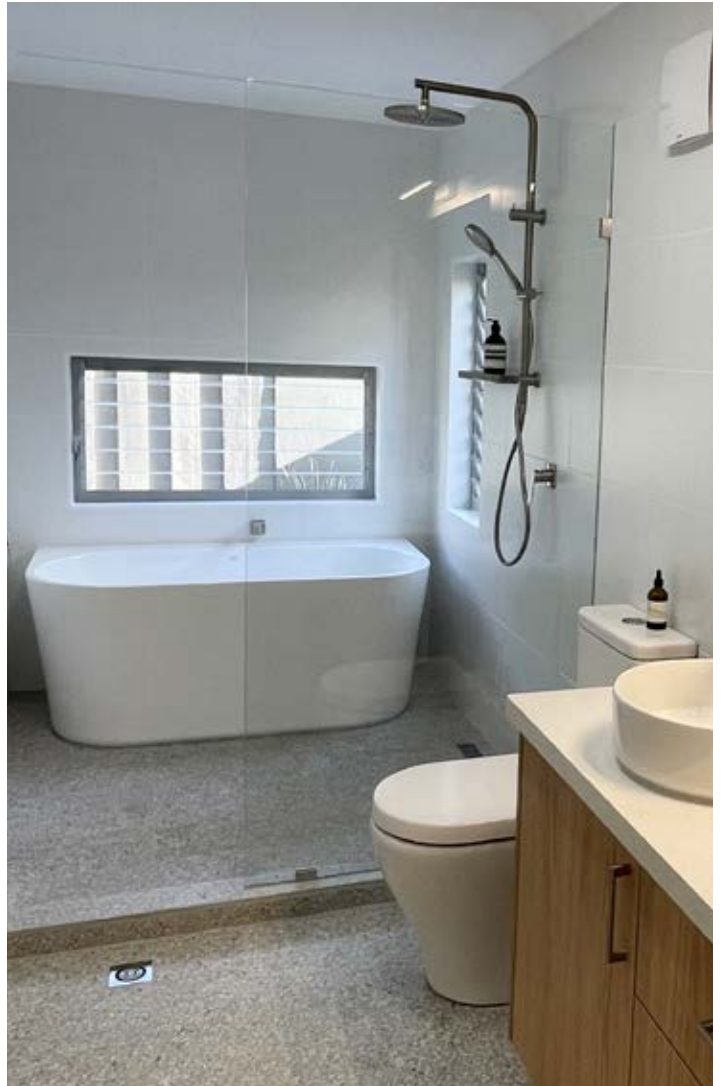

Fully Frameless Shower Screens demand extremely accurate measurement - they have to be “mm perfect”. We take particular care with:

Height - we generally aim to “tie in” the height with a tile grout line, or door/window frame.

Plumb/Levels - how far out are your wall & floor tiles? Even a 2mm variation from true has to be taken into consideration.

Door Size/Position - are there any obstacles to the door when opened, e.g. taps, towel rails, doors, etc.

Hinges - how will the weight of the door be supported?

Product Features and Benefits

- Unsurpassed design and appearance for top quality bathrooms
- Top Quality “Opus ” or “Pivotech” Hinges (we do not use cheap imports) and brackets
- Doors can be fitted with straight & tapered knobs, and “C” and “D” handles
- Fittings/hinges can be ordered in Chrome, Satin and “Black”

Frequently Asked Questions

How long will it take to install?

It takes between 3 and 4 weeks to manufacture and install your “custom made” Shower Screen.

What does it Cost?

Frameless Shower Screens are available with pricing provided upon request. Please note that costs may vary based on size and site conditions.

What About Cleaning?

The design makes it easy to clean. All glass requires regular cleaning.

What Experience do we have?

We have been designing and installing 10mm Fully Frameless Shower Screens for over 30 Years.

Water Loss Potential?

Please refer to the “Water Loss Guide” on our website.

🕒 48 Hour E-Quote

Send us your Plans and we'll get back to you within 48 hours.

📅 Free Measure & Quote

In Home Measure and Quotes. Contact Us to make a Booking.

🛡️ Fully Guaranteed

Our Work is undertaken by qualified tradesmen and is fully Guaranteed

InterGlass

📞 Call 9248 3322   ✉️ sales@interglass.com.au

Interglass Pty Ltd.

ACN 072 403 546   ABN 43 798 865 186
253 Railway Avenue, Kelmscott, WA 6111
PO Box 1222, Kelmscott DC, WA 6997