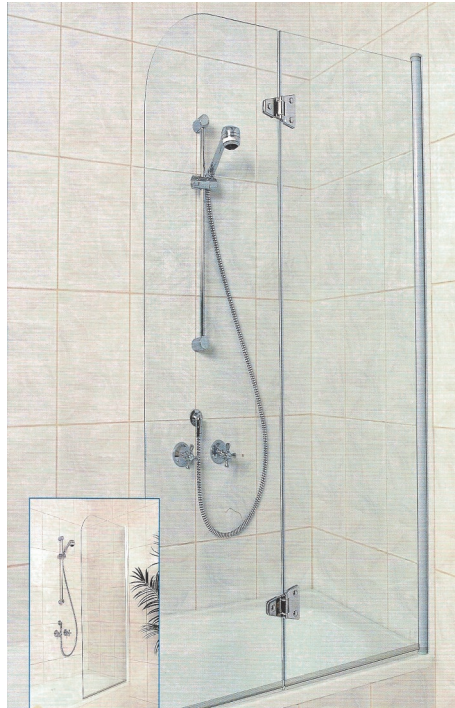

The New Single and Dual-Panel Bath Screens are the ideal solution for dual purpose showers and baths.

Their modern, "frameless" style combines good looks with easy entry and exit.

Two models are available:

- *Single Panel* - Height 1420mm, Width 775mm
- *Dual Panel* - Height 1420mm, Width 945mm; Wall Panel 550mm, Articulated Panel 390mm

The Components are manufactured from premium quality materials which are guaranteed not to rust or corrode even in most demanding bathroom environments. We do not use cheap China components.

- Rise and fall 90 Degree self alignment - automatically aligns and seals with bath edge for optimal splash resistance
- Easy Entry and Exit
- Two-way "Fold Away" option against the wall when no screen is required (subject to tap & shower rose position)
- Easy Clean
- Contoured profiles and component design
- Available in 6mm Clear Toughened Grade A Safety Glass with rounded top edge design
- Frame colours are Bright Silver ("Chrome"), White, Matt Natural, Almond Cream